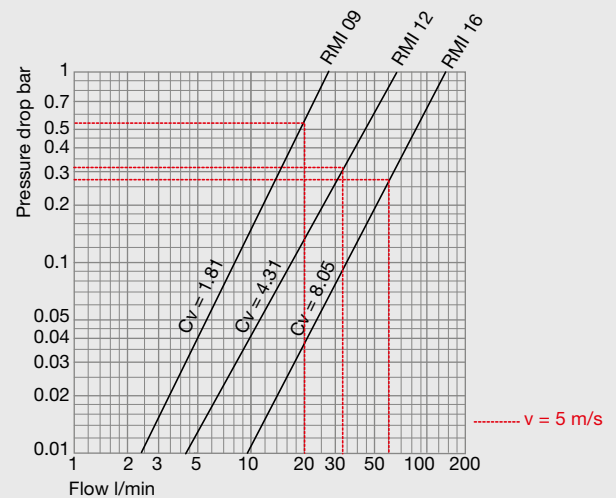

Optimal tightness:

- a positive valve design prevents fluid spillage during connection
- a double shut-off system offers a minimum fluid loss while disconnecting
- Stäubli design: minimal sizes for maximum flow.

Technical characteristics

Construction

- Mainly high resistance aluminium
- Tightness: Fluorocarbon (Viton®) seals (FPM) - JV code.

Fluids

- Water or Oil
- Don't use the RMI / EA range on fuel. Consult our SPT range designed for fuel applications.

For other conditions of use (pressure, fluid...) please consult us.

Hydraulic charts flow rate / pressure drop

Test conditions

Hydraulic oil: INVAROL FJ13 (H515) at 40°C
 Viscosity: 13.4 cSt at 40°C
 Density: 833 kg/m³ at 40°C